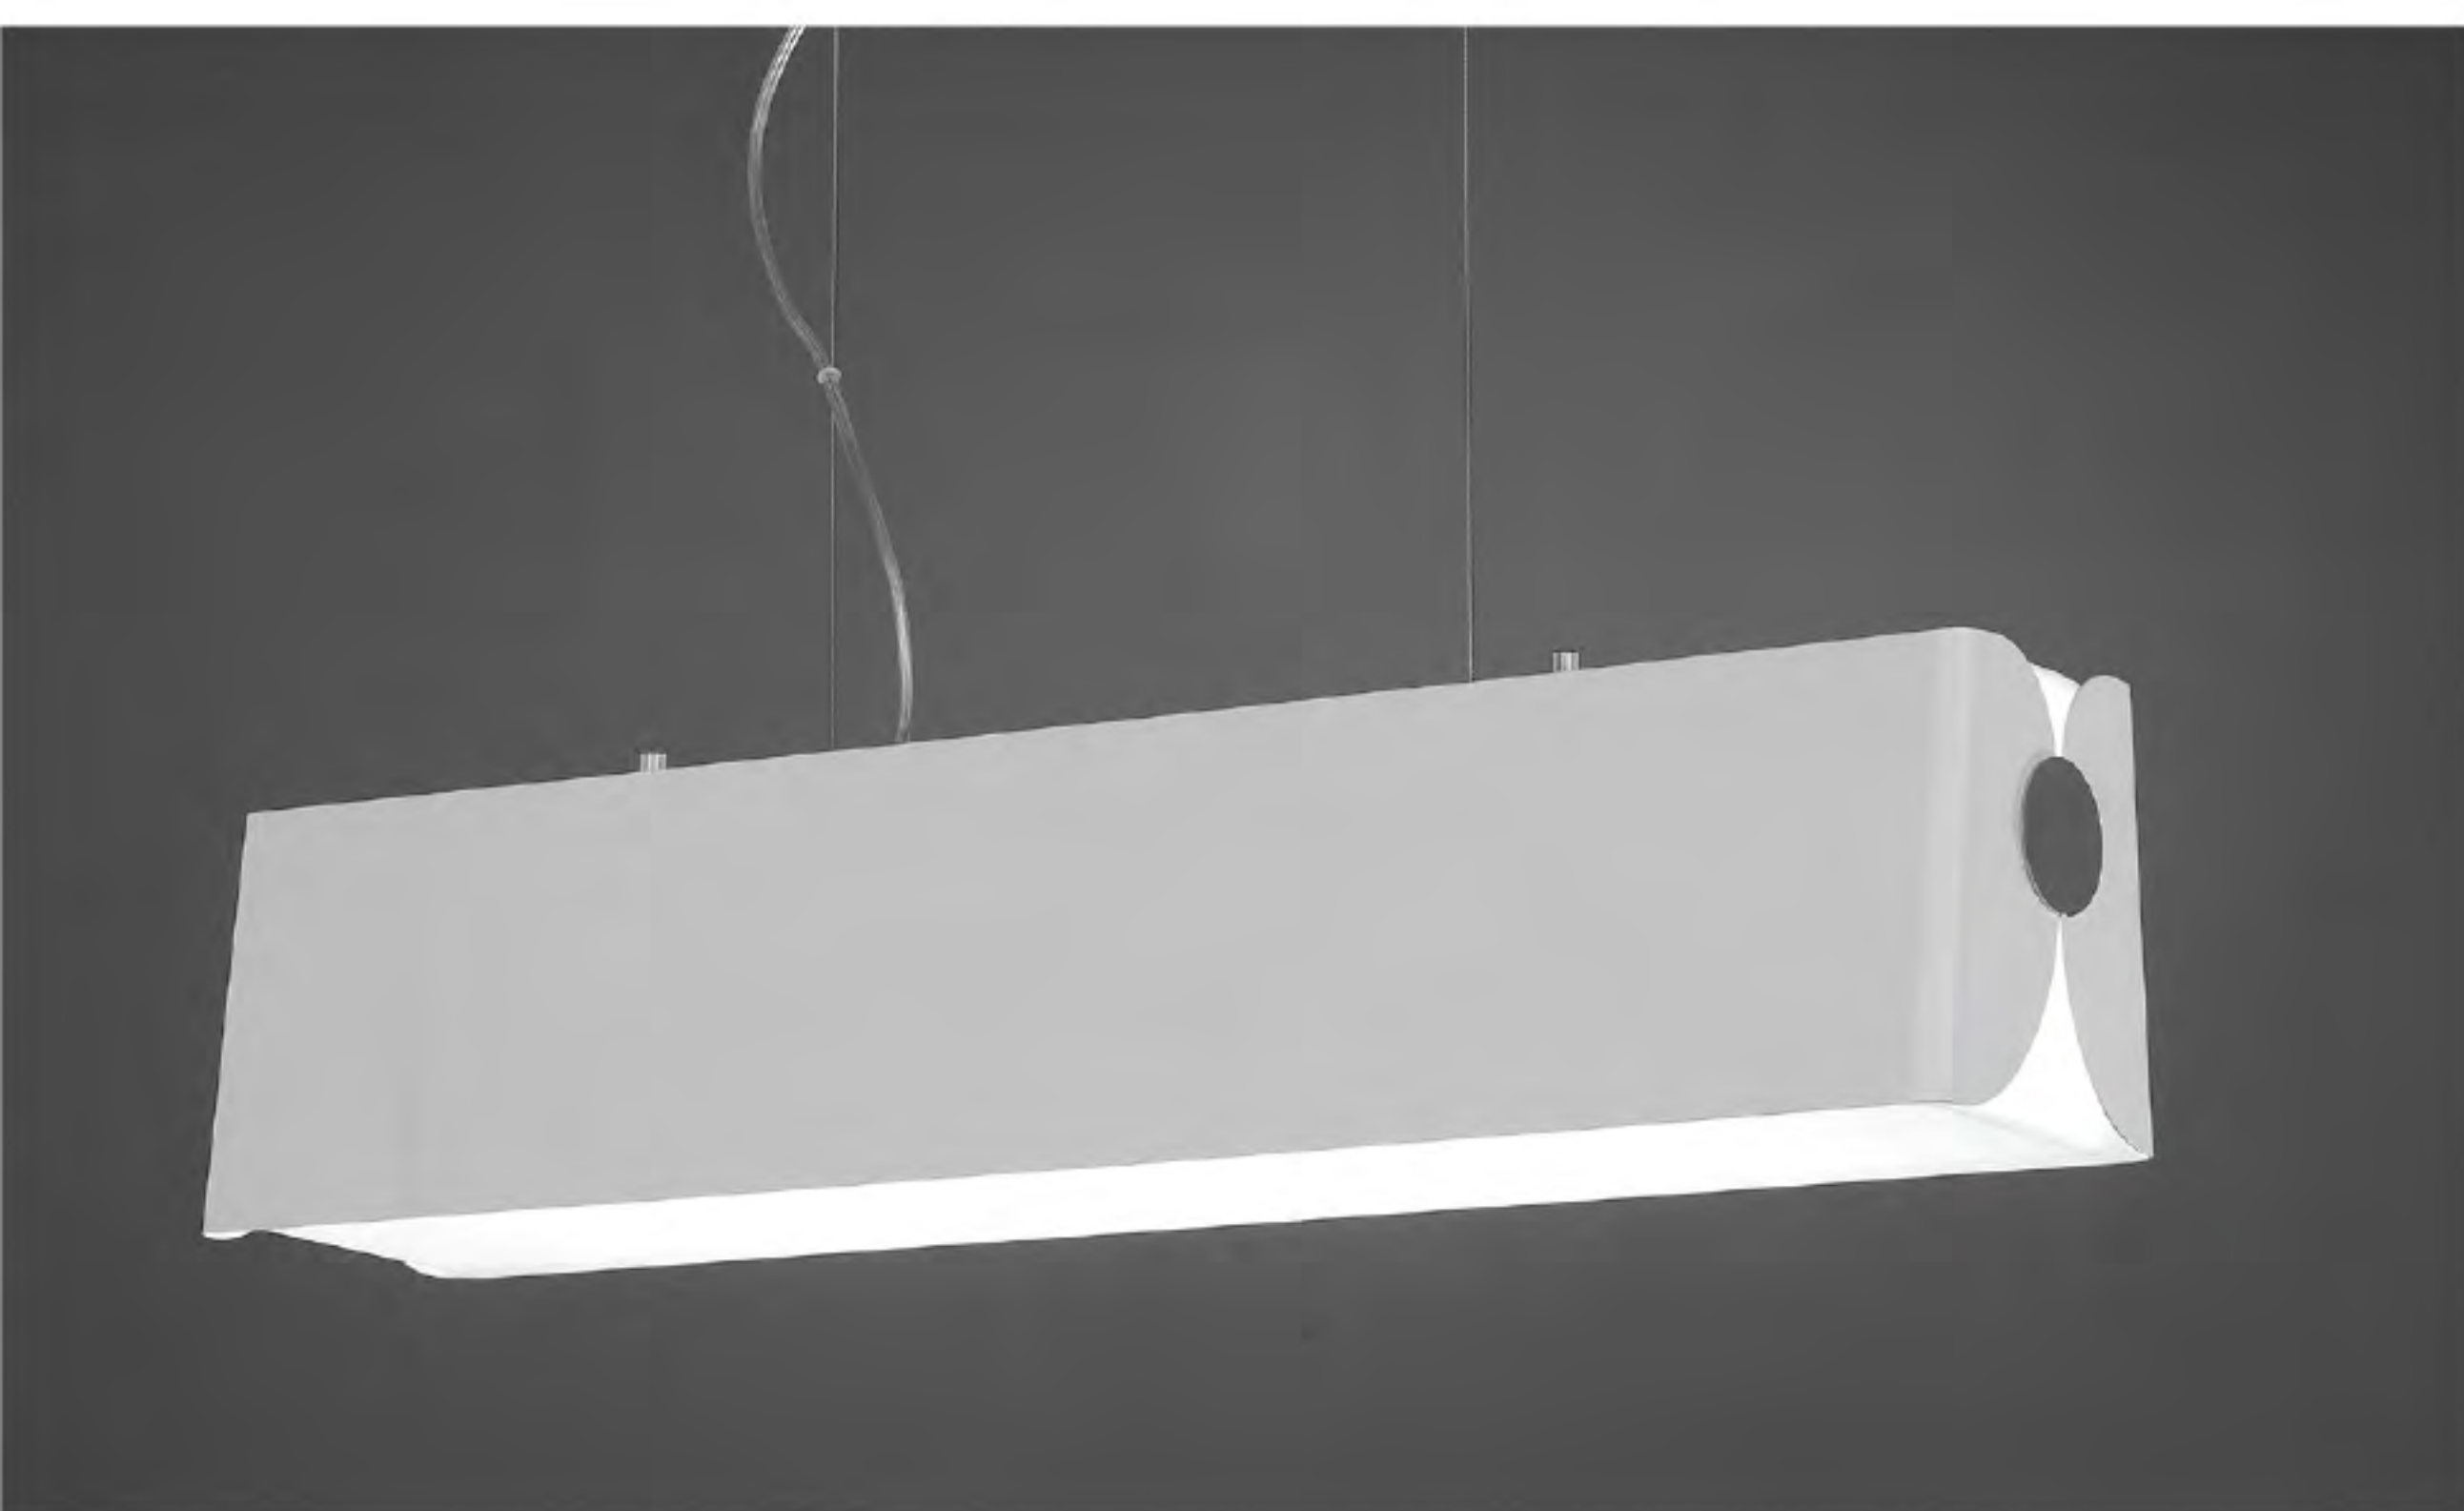

W700 D120 H140(MM)

MATERIAL

STEEL, ACRYLIC

FLOWER
A1-D011

CODE

A1-D011

LAMP

LED 25W
FPL 55W X 1