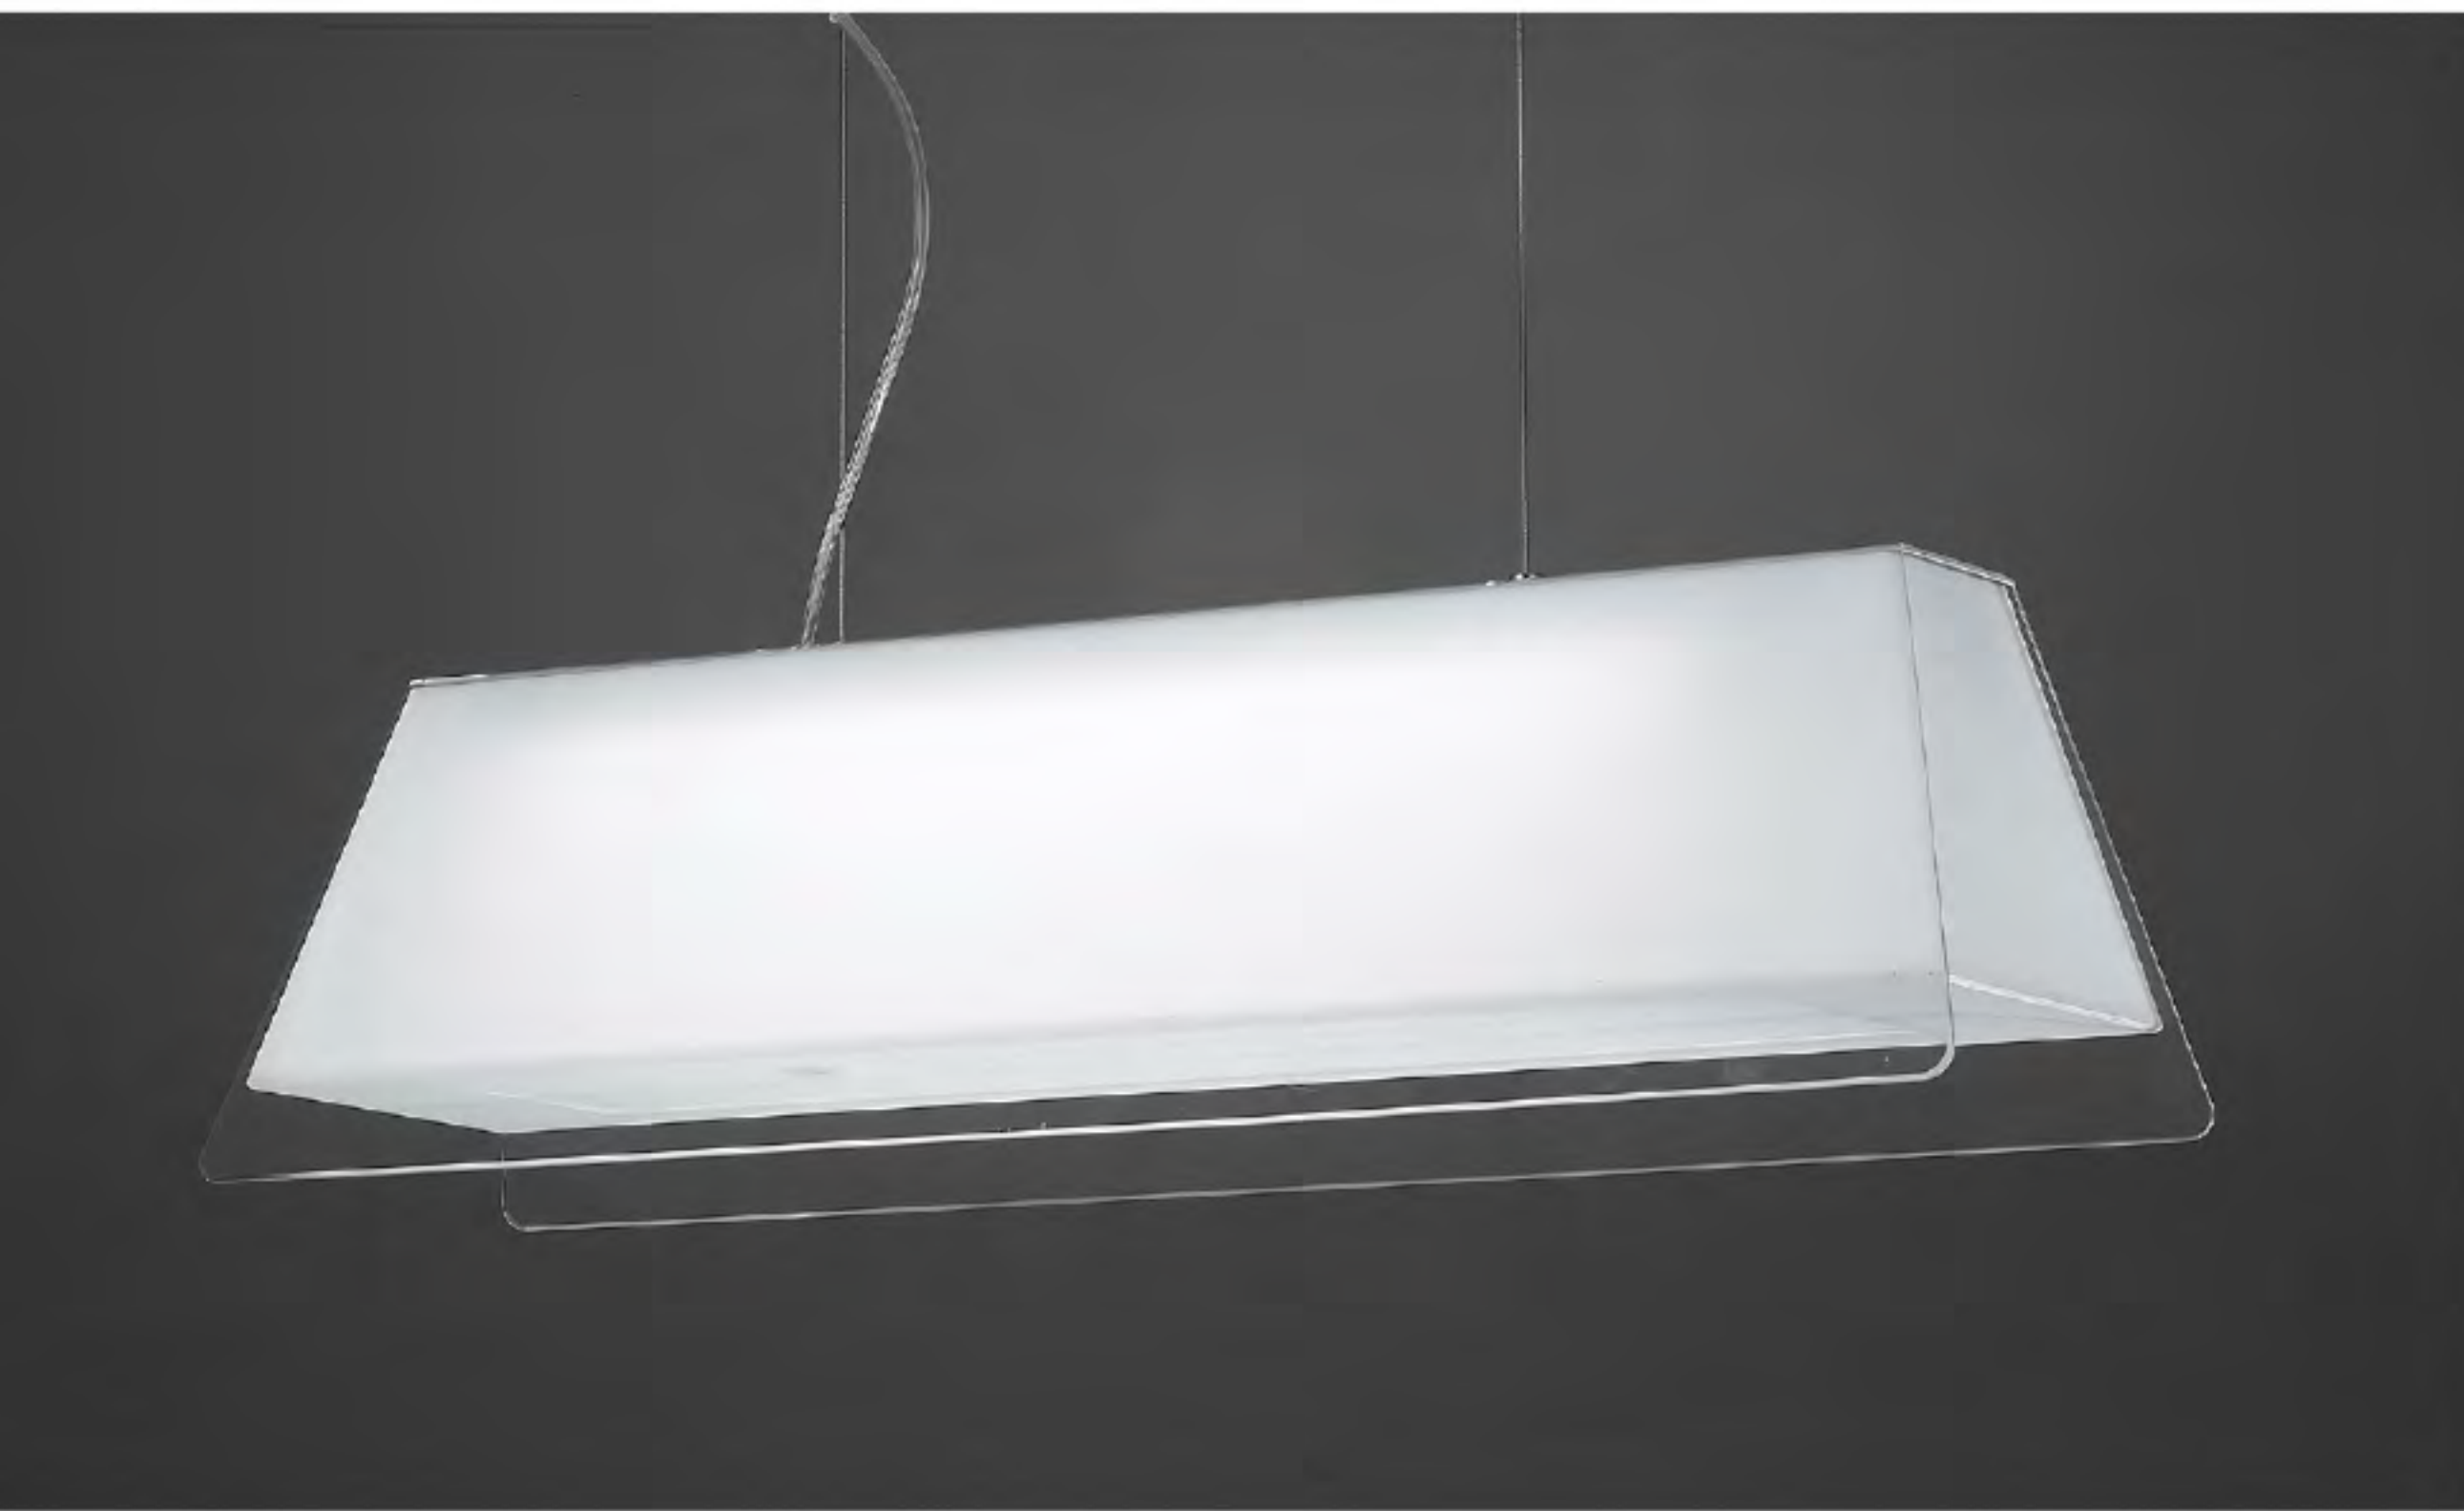

POINT
A1-D007

CODE	A1-D007
LAMP	LED 25W FPL 55W X 1
SIZE	W715 D180 H190(MM)
MATERIAL	STEEL, ACRYLIC