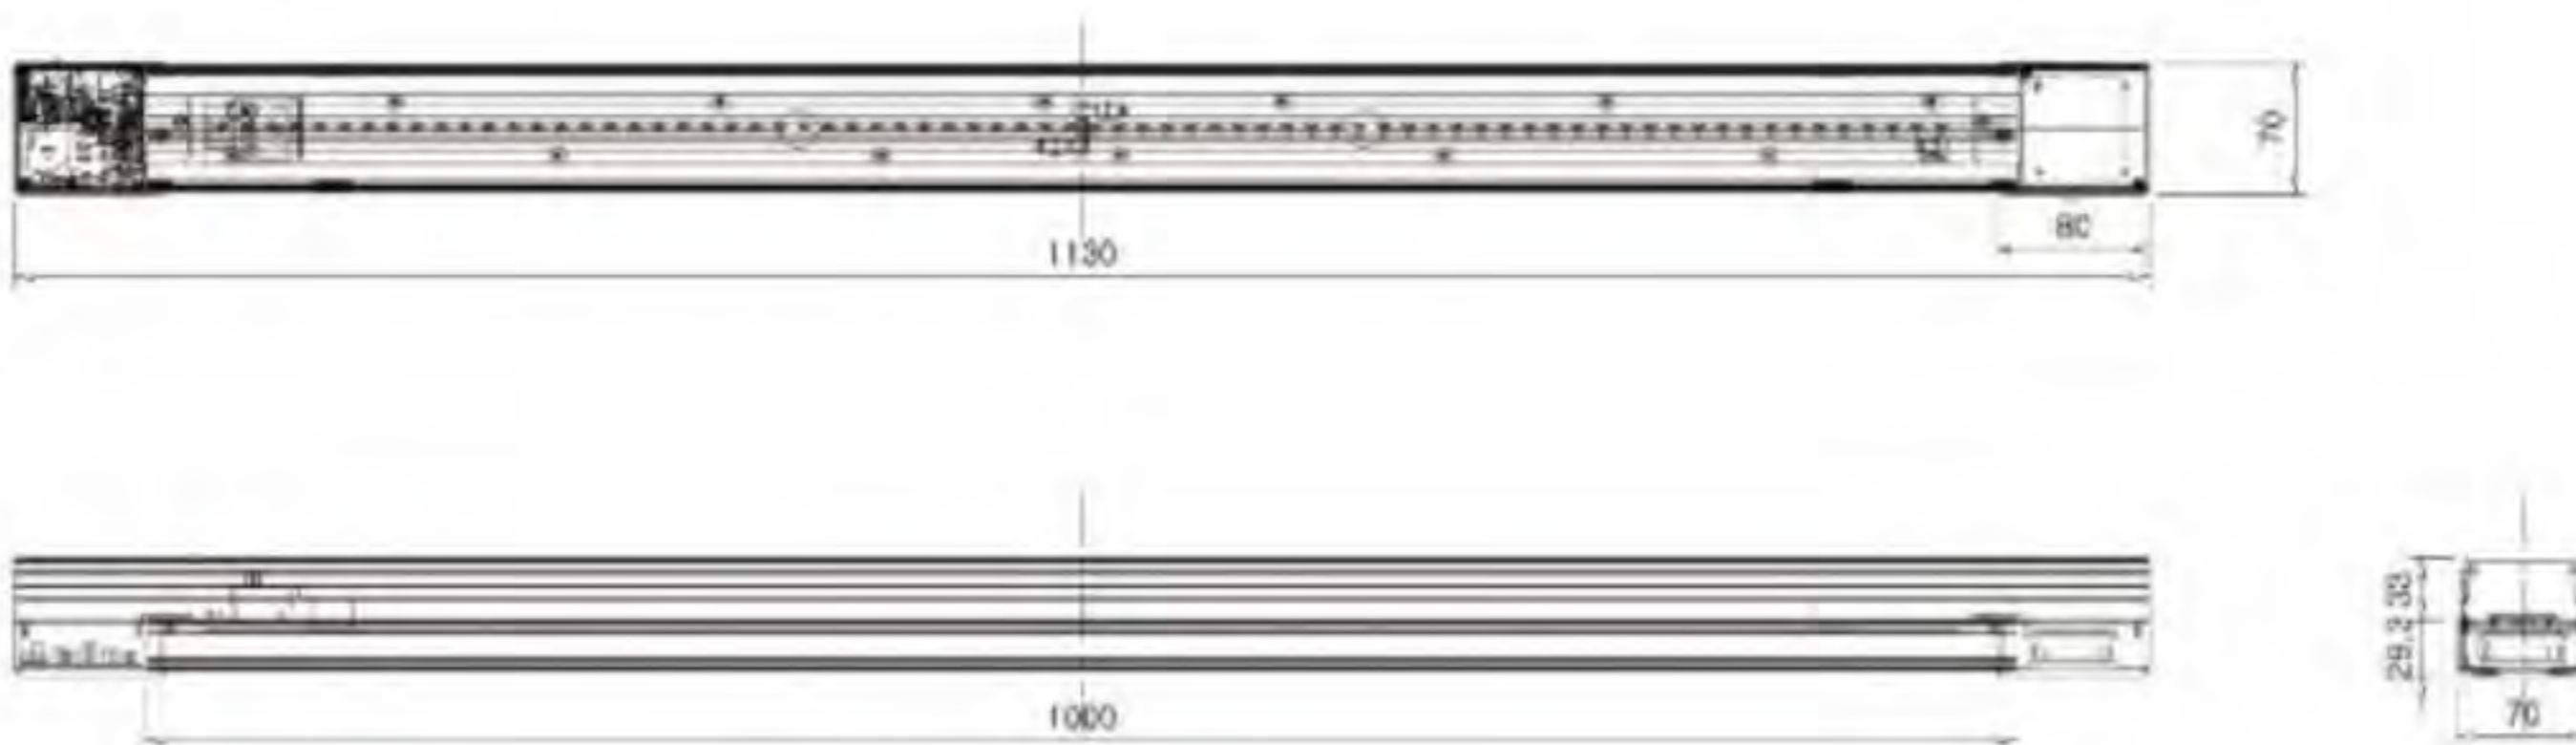

Dimension(mm)