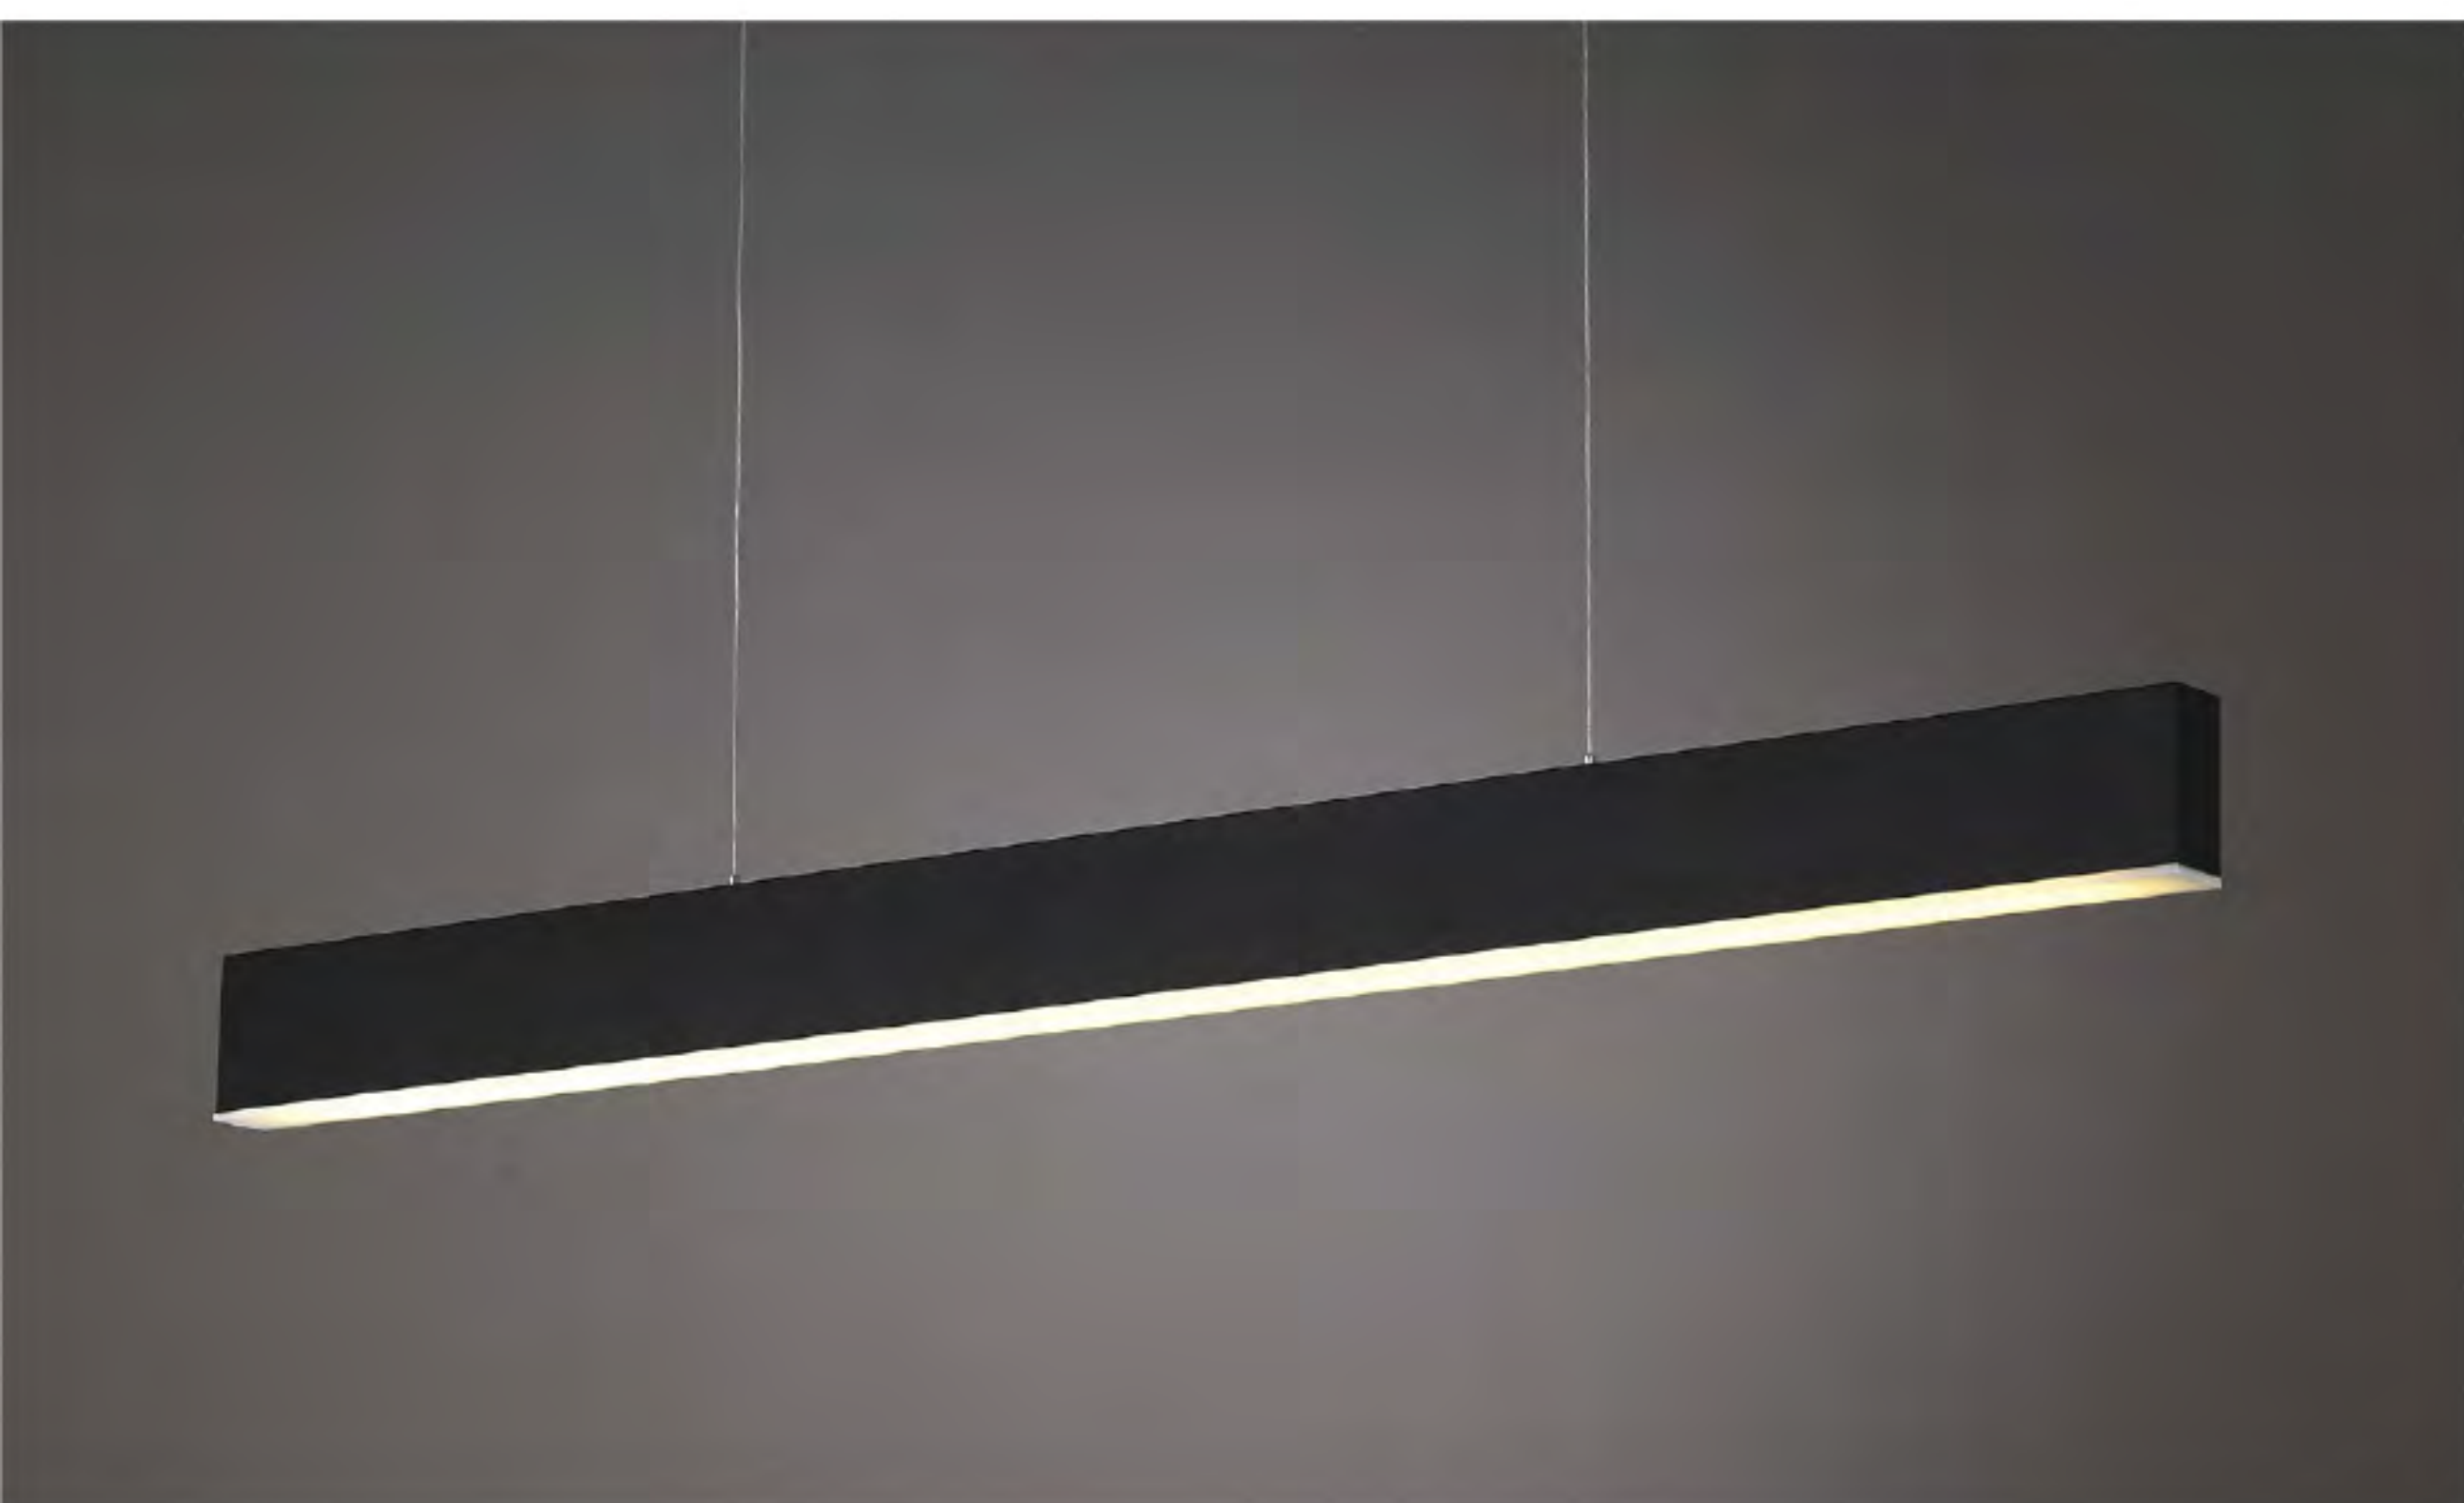

MATERIAL

STEEL, ACRYLIC

ROUND
A1-D023

CODE	A1-D023
LAMP	LED 25W FPL 55W X 1
SIZE	W700 D80 H150(MM)
MATERIAL	STEEL, ACRYLIC

ARCH
A1-D025

CODE	A1-D025
LAMP	LED 25W FPL 55W X 1
SIZE	W700 D130 H150(MM)
MATERIAL	STEEL, ACRYLIC