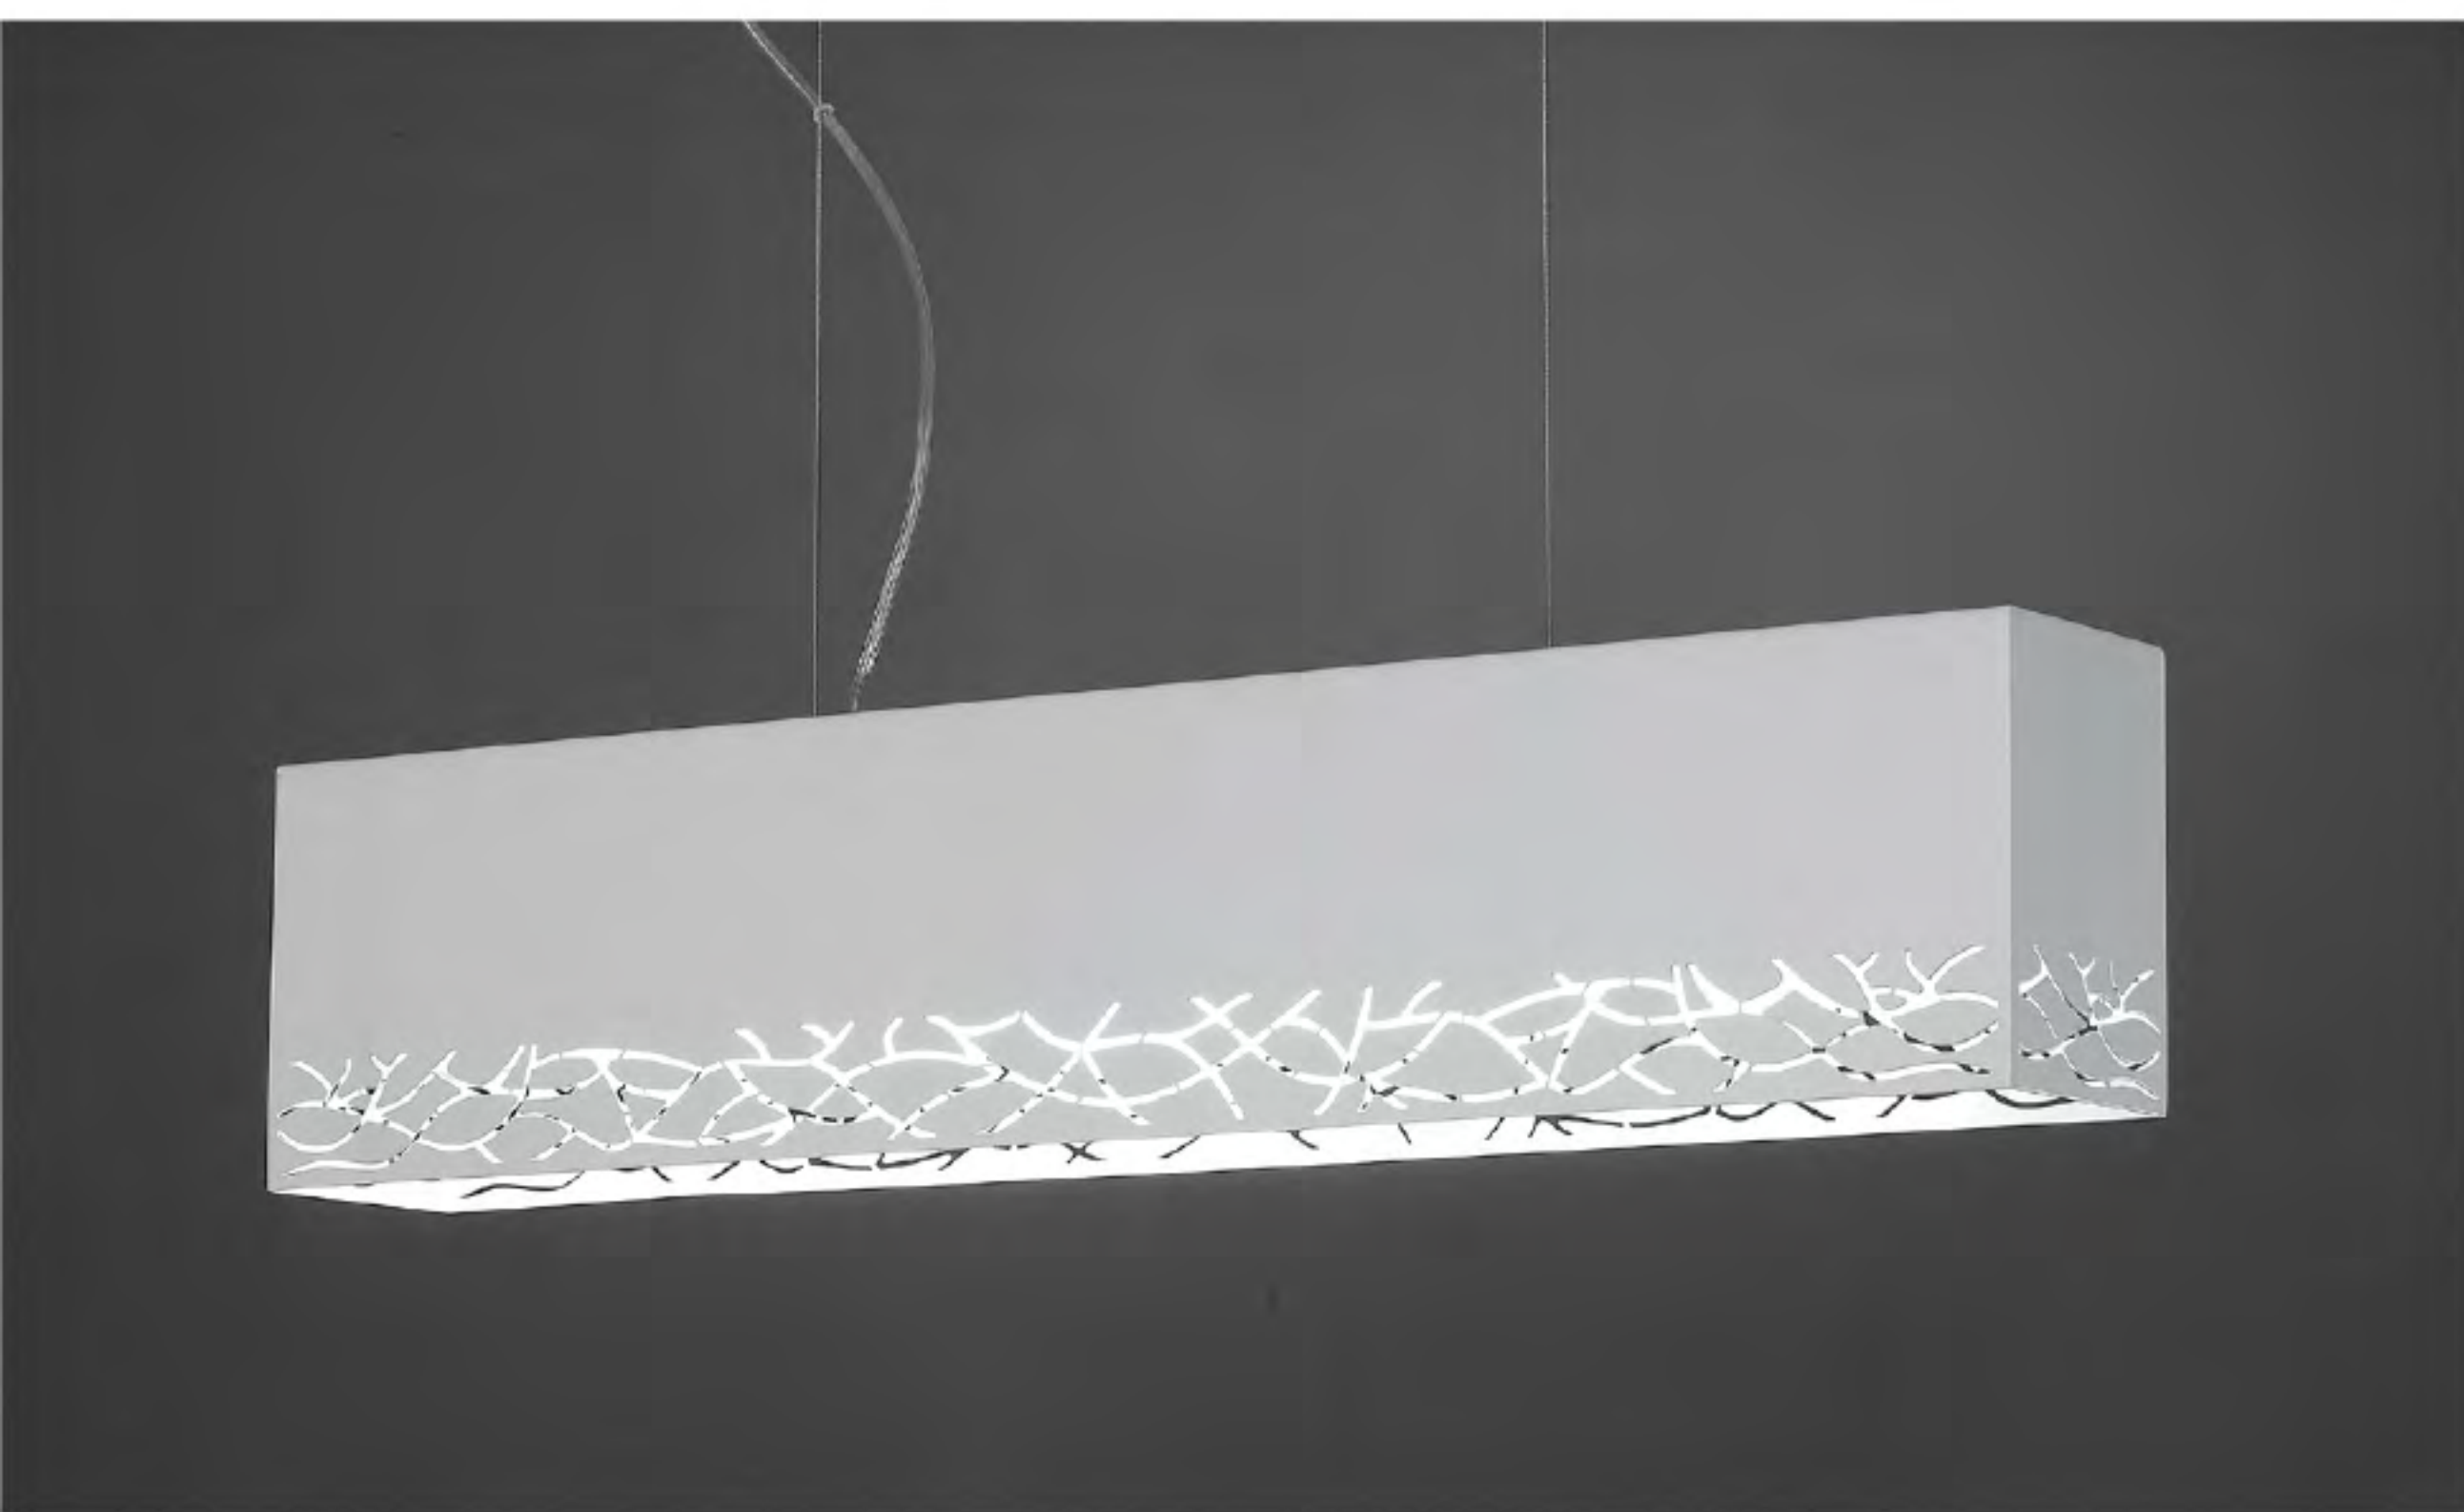

A1-D003

LAMP

LED 25W
FPL 55W X 1

SIZE

W700 D150 H110(MM)

MATERIAL

STEEL, ACRYLIC

PURE
A1-D005