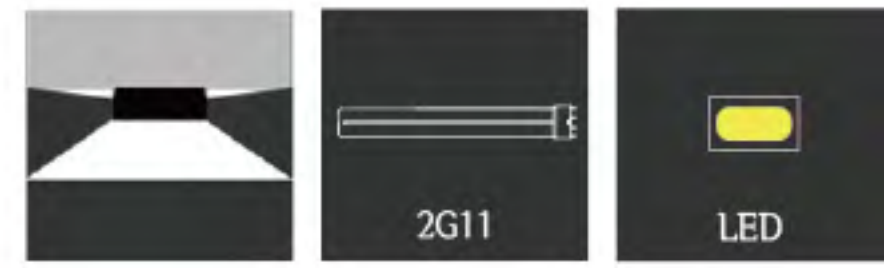

CODE

A1-B022

LAMP

LED 50W
FPL 36W X 3

SIZE

W600 D600 H80(MM)

MATERIAL

STEEL, AL, ACRYLIC