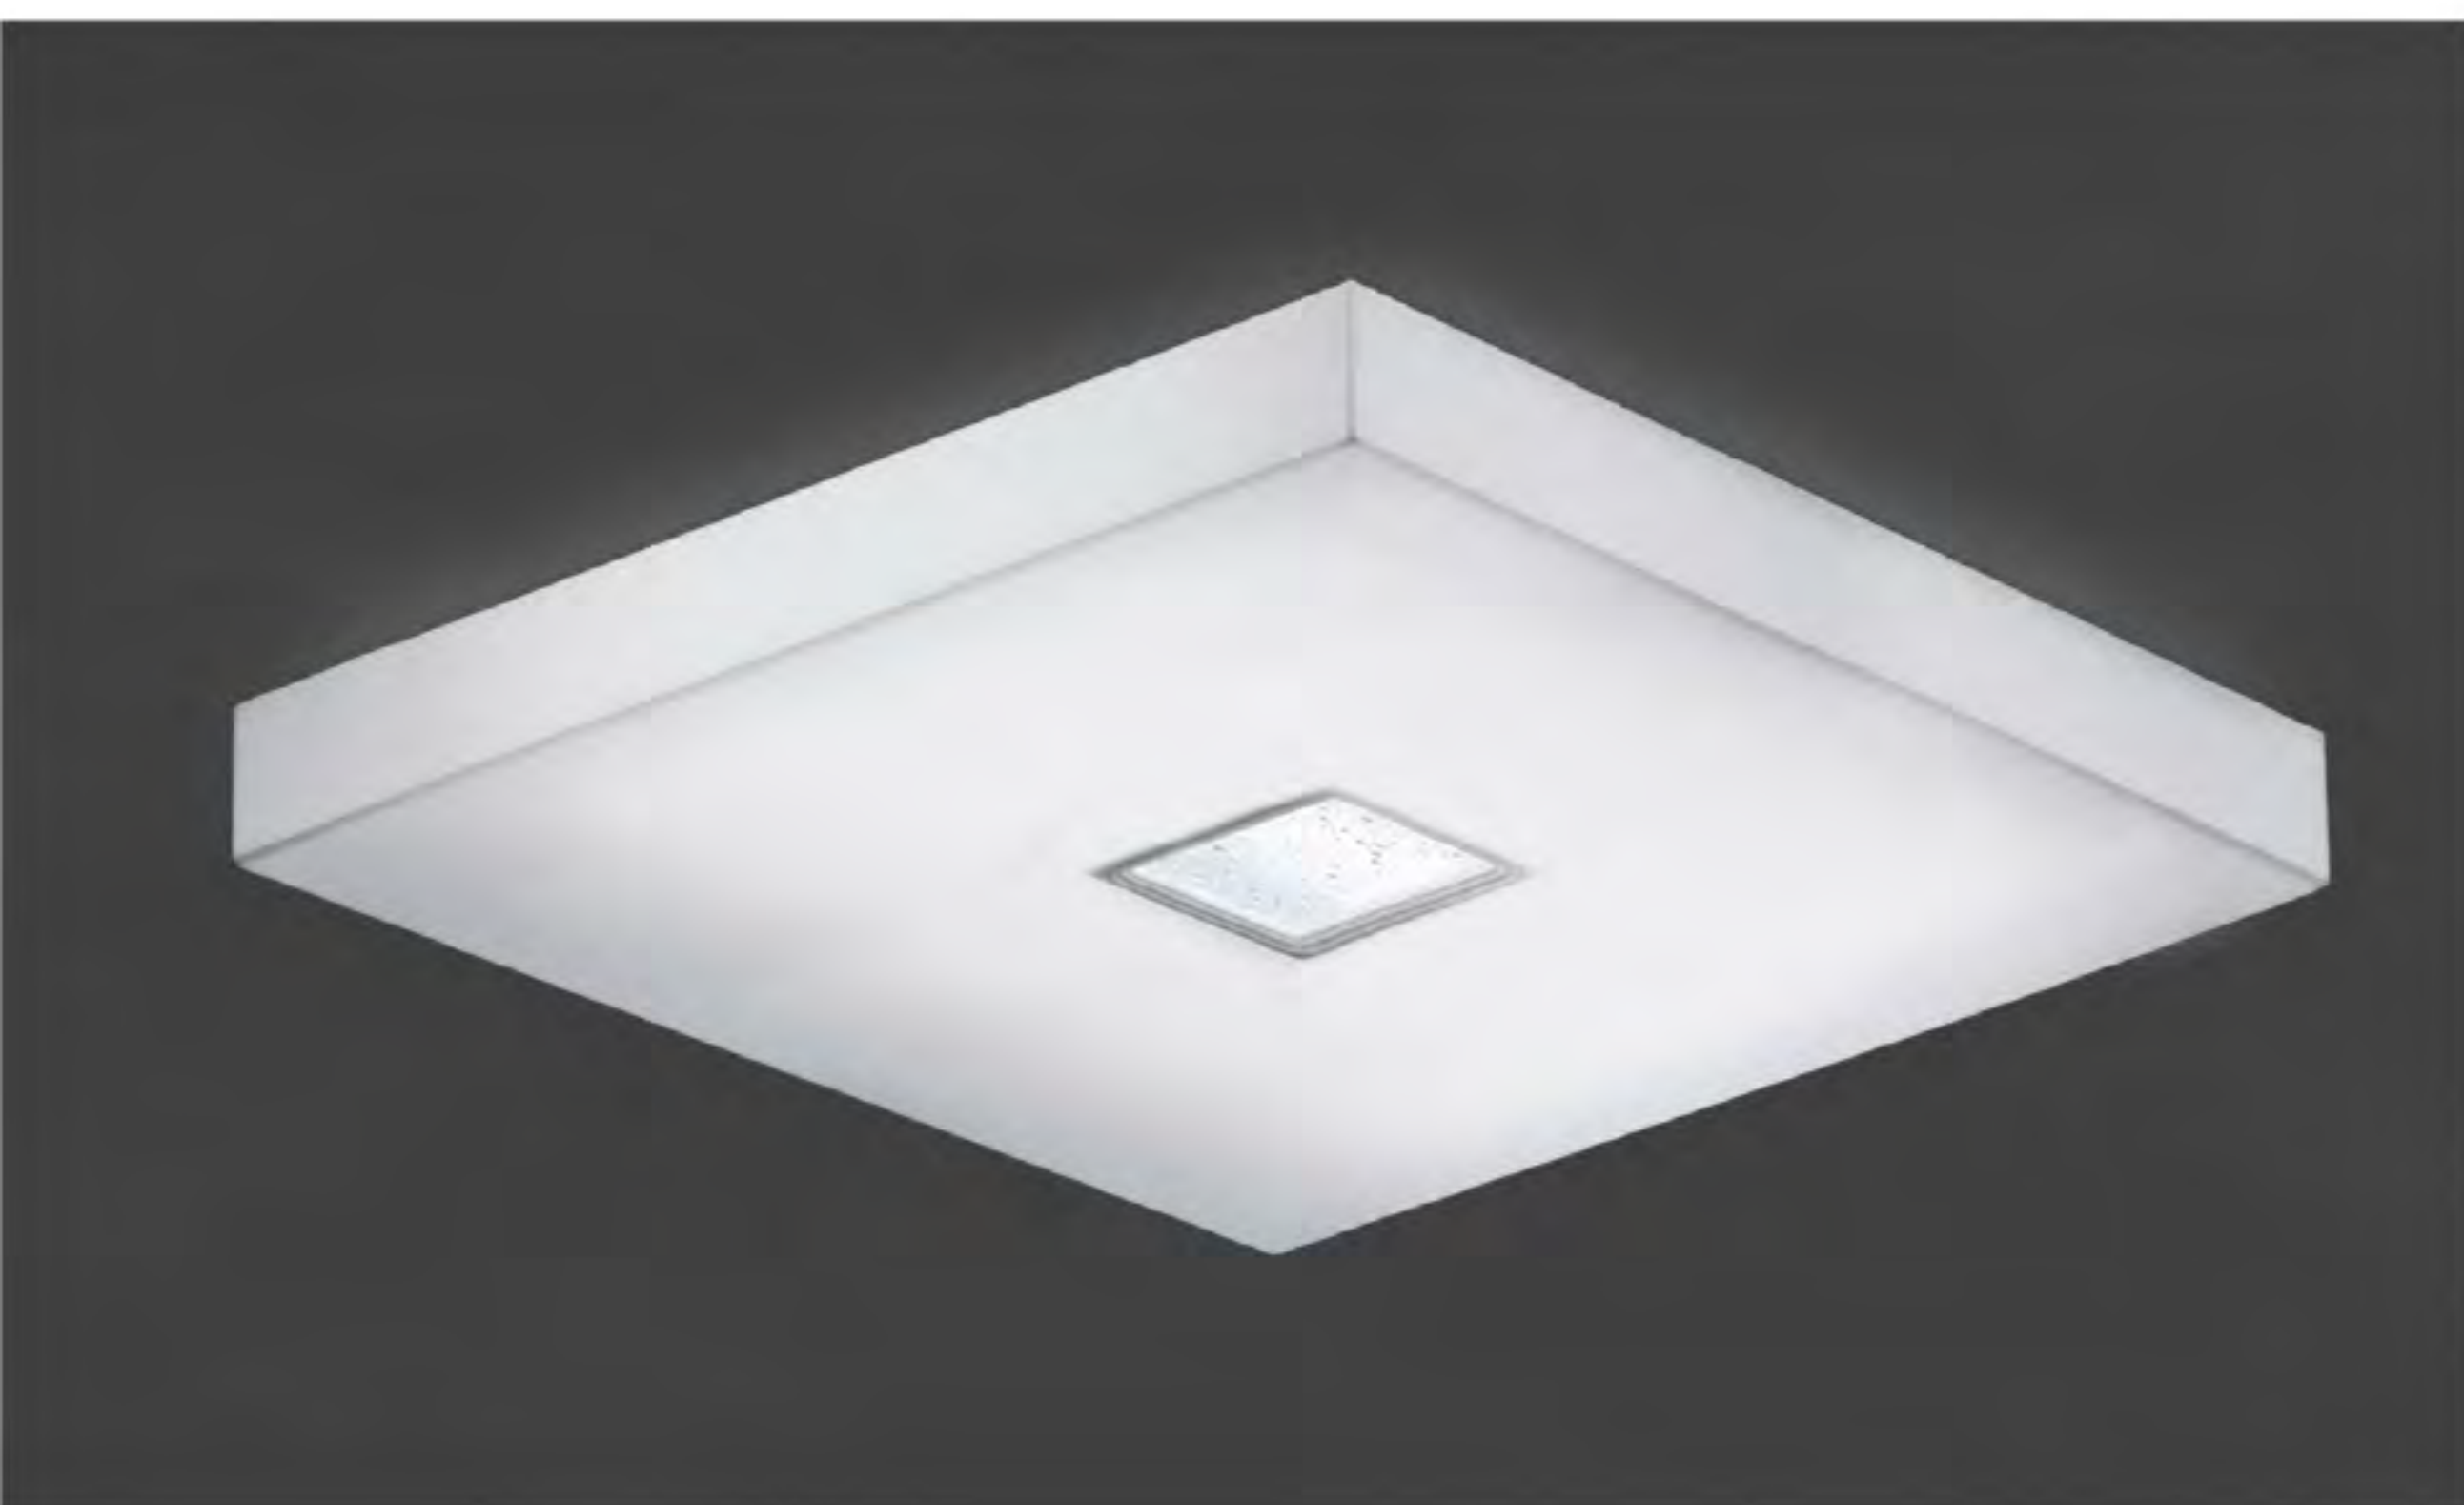

TTI A1-B007

CODE

A1-B007

LAMP

LED 50W
FPL 36W X 3

SIZE

W600 D600 H90(MM)

MATERIAL

STEEL, ACRYLIC