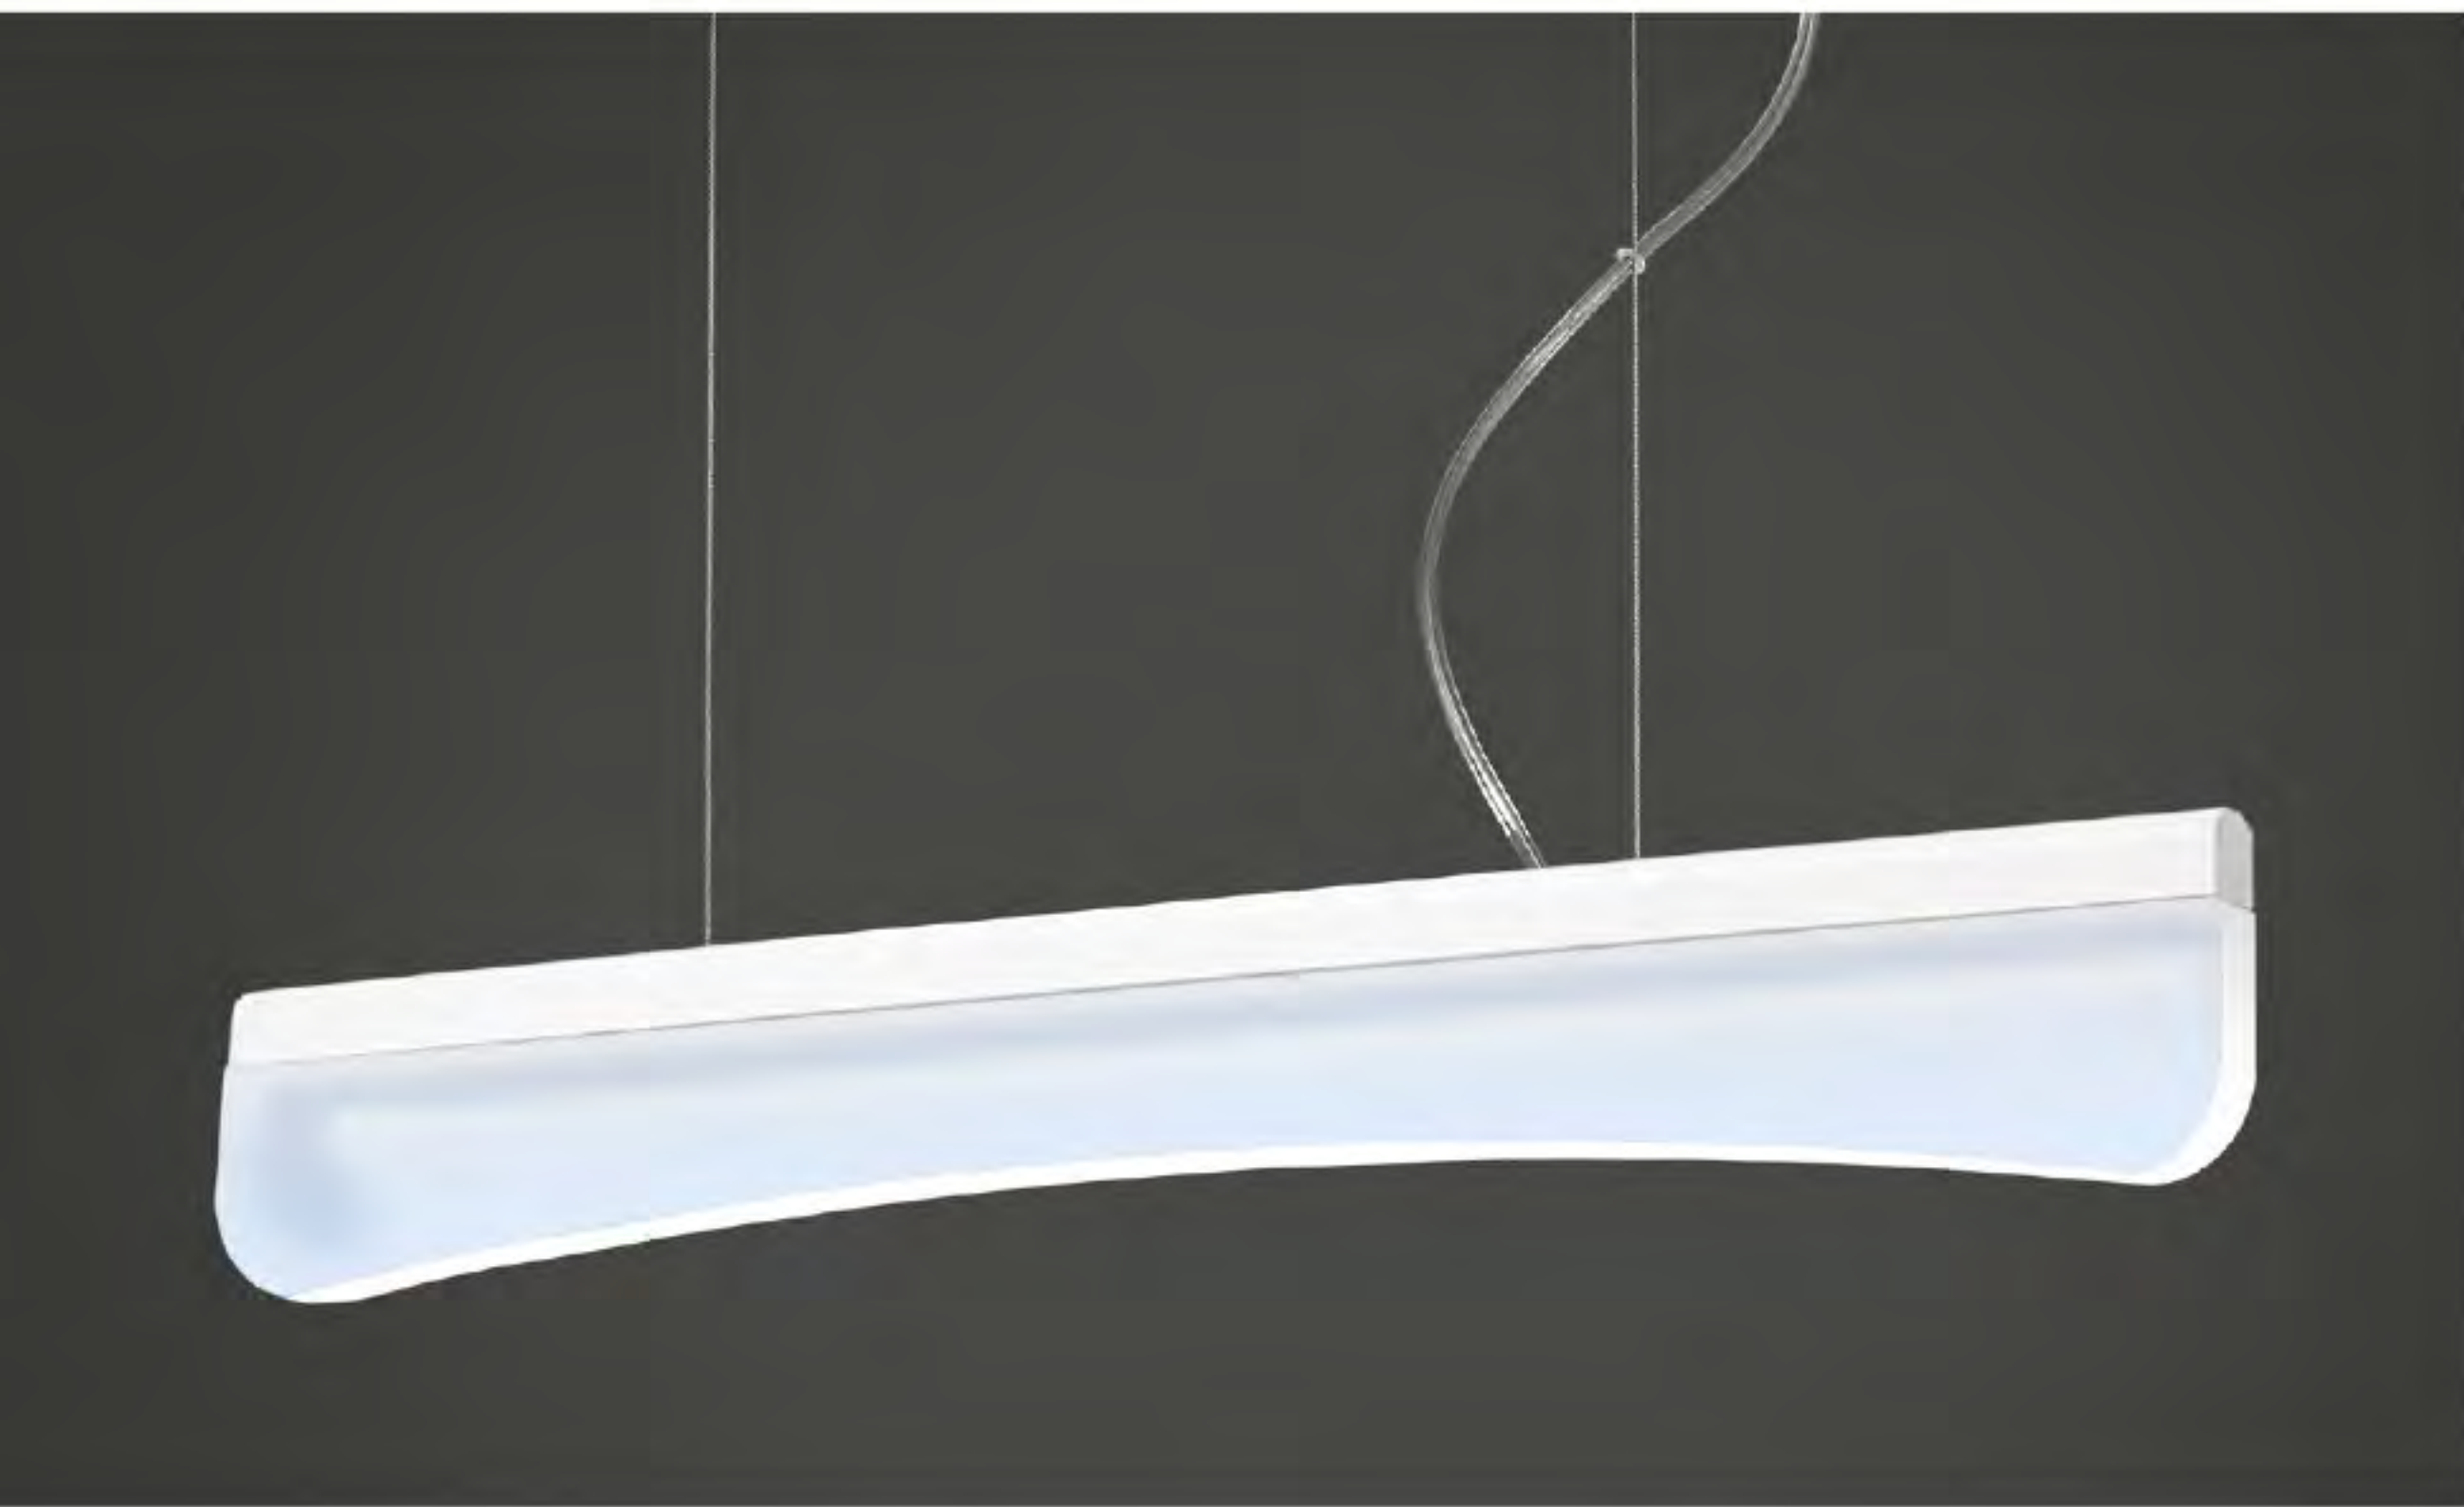

ICE - ii
A1-D042

CODE	A1-D042
LAMP	LED 25W
SIZE	W700 D30 H80(MM)
MATERIAL	STEEL, AL, ACRYLIC