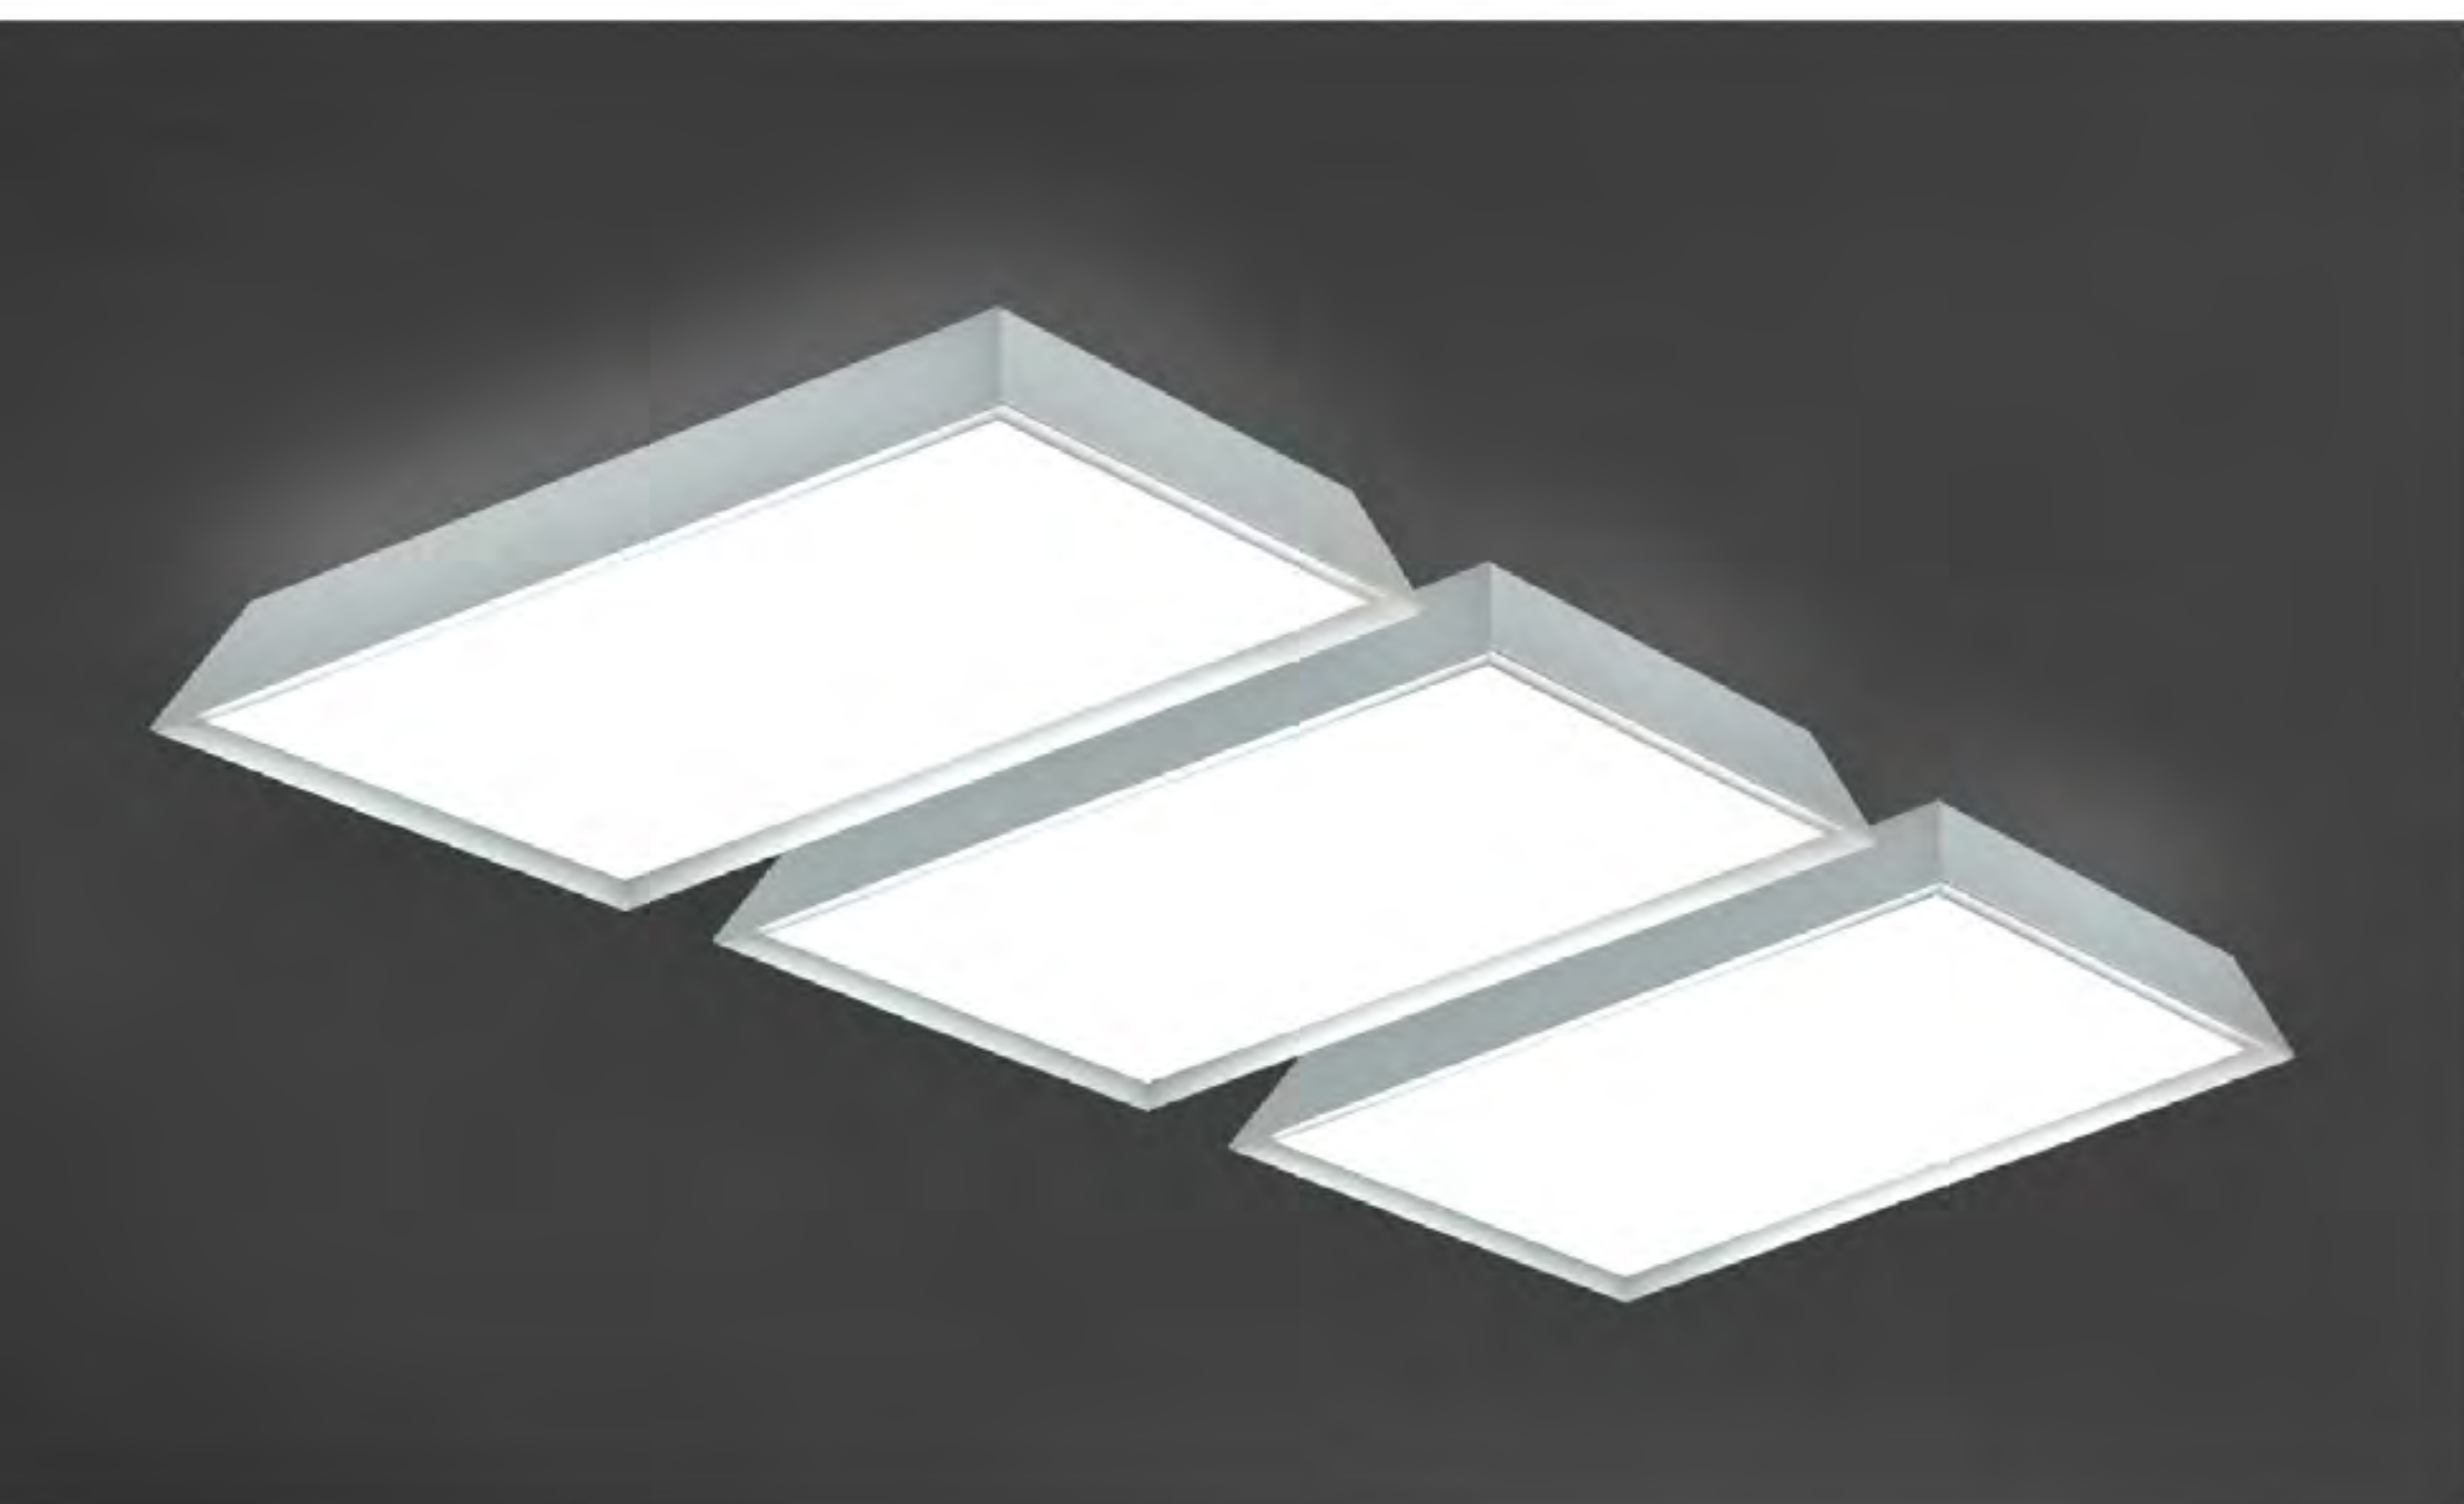

GENIE
A1-A014

CODE	A1-A014
LAMP	LED 50W / 3 FPL 55W X 2 / 3
SIZE	W720 D420 H90(MM)
MATERIAL	STEEL, AL, ACRYLIC