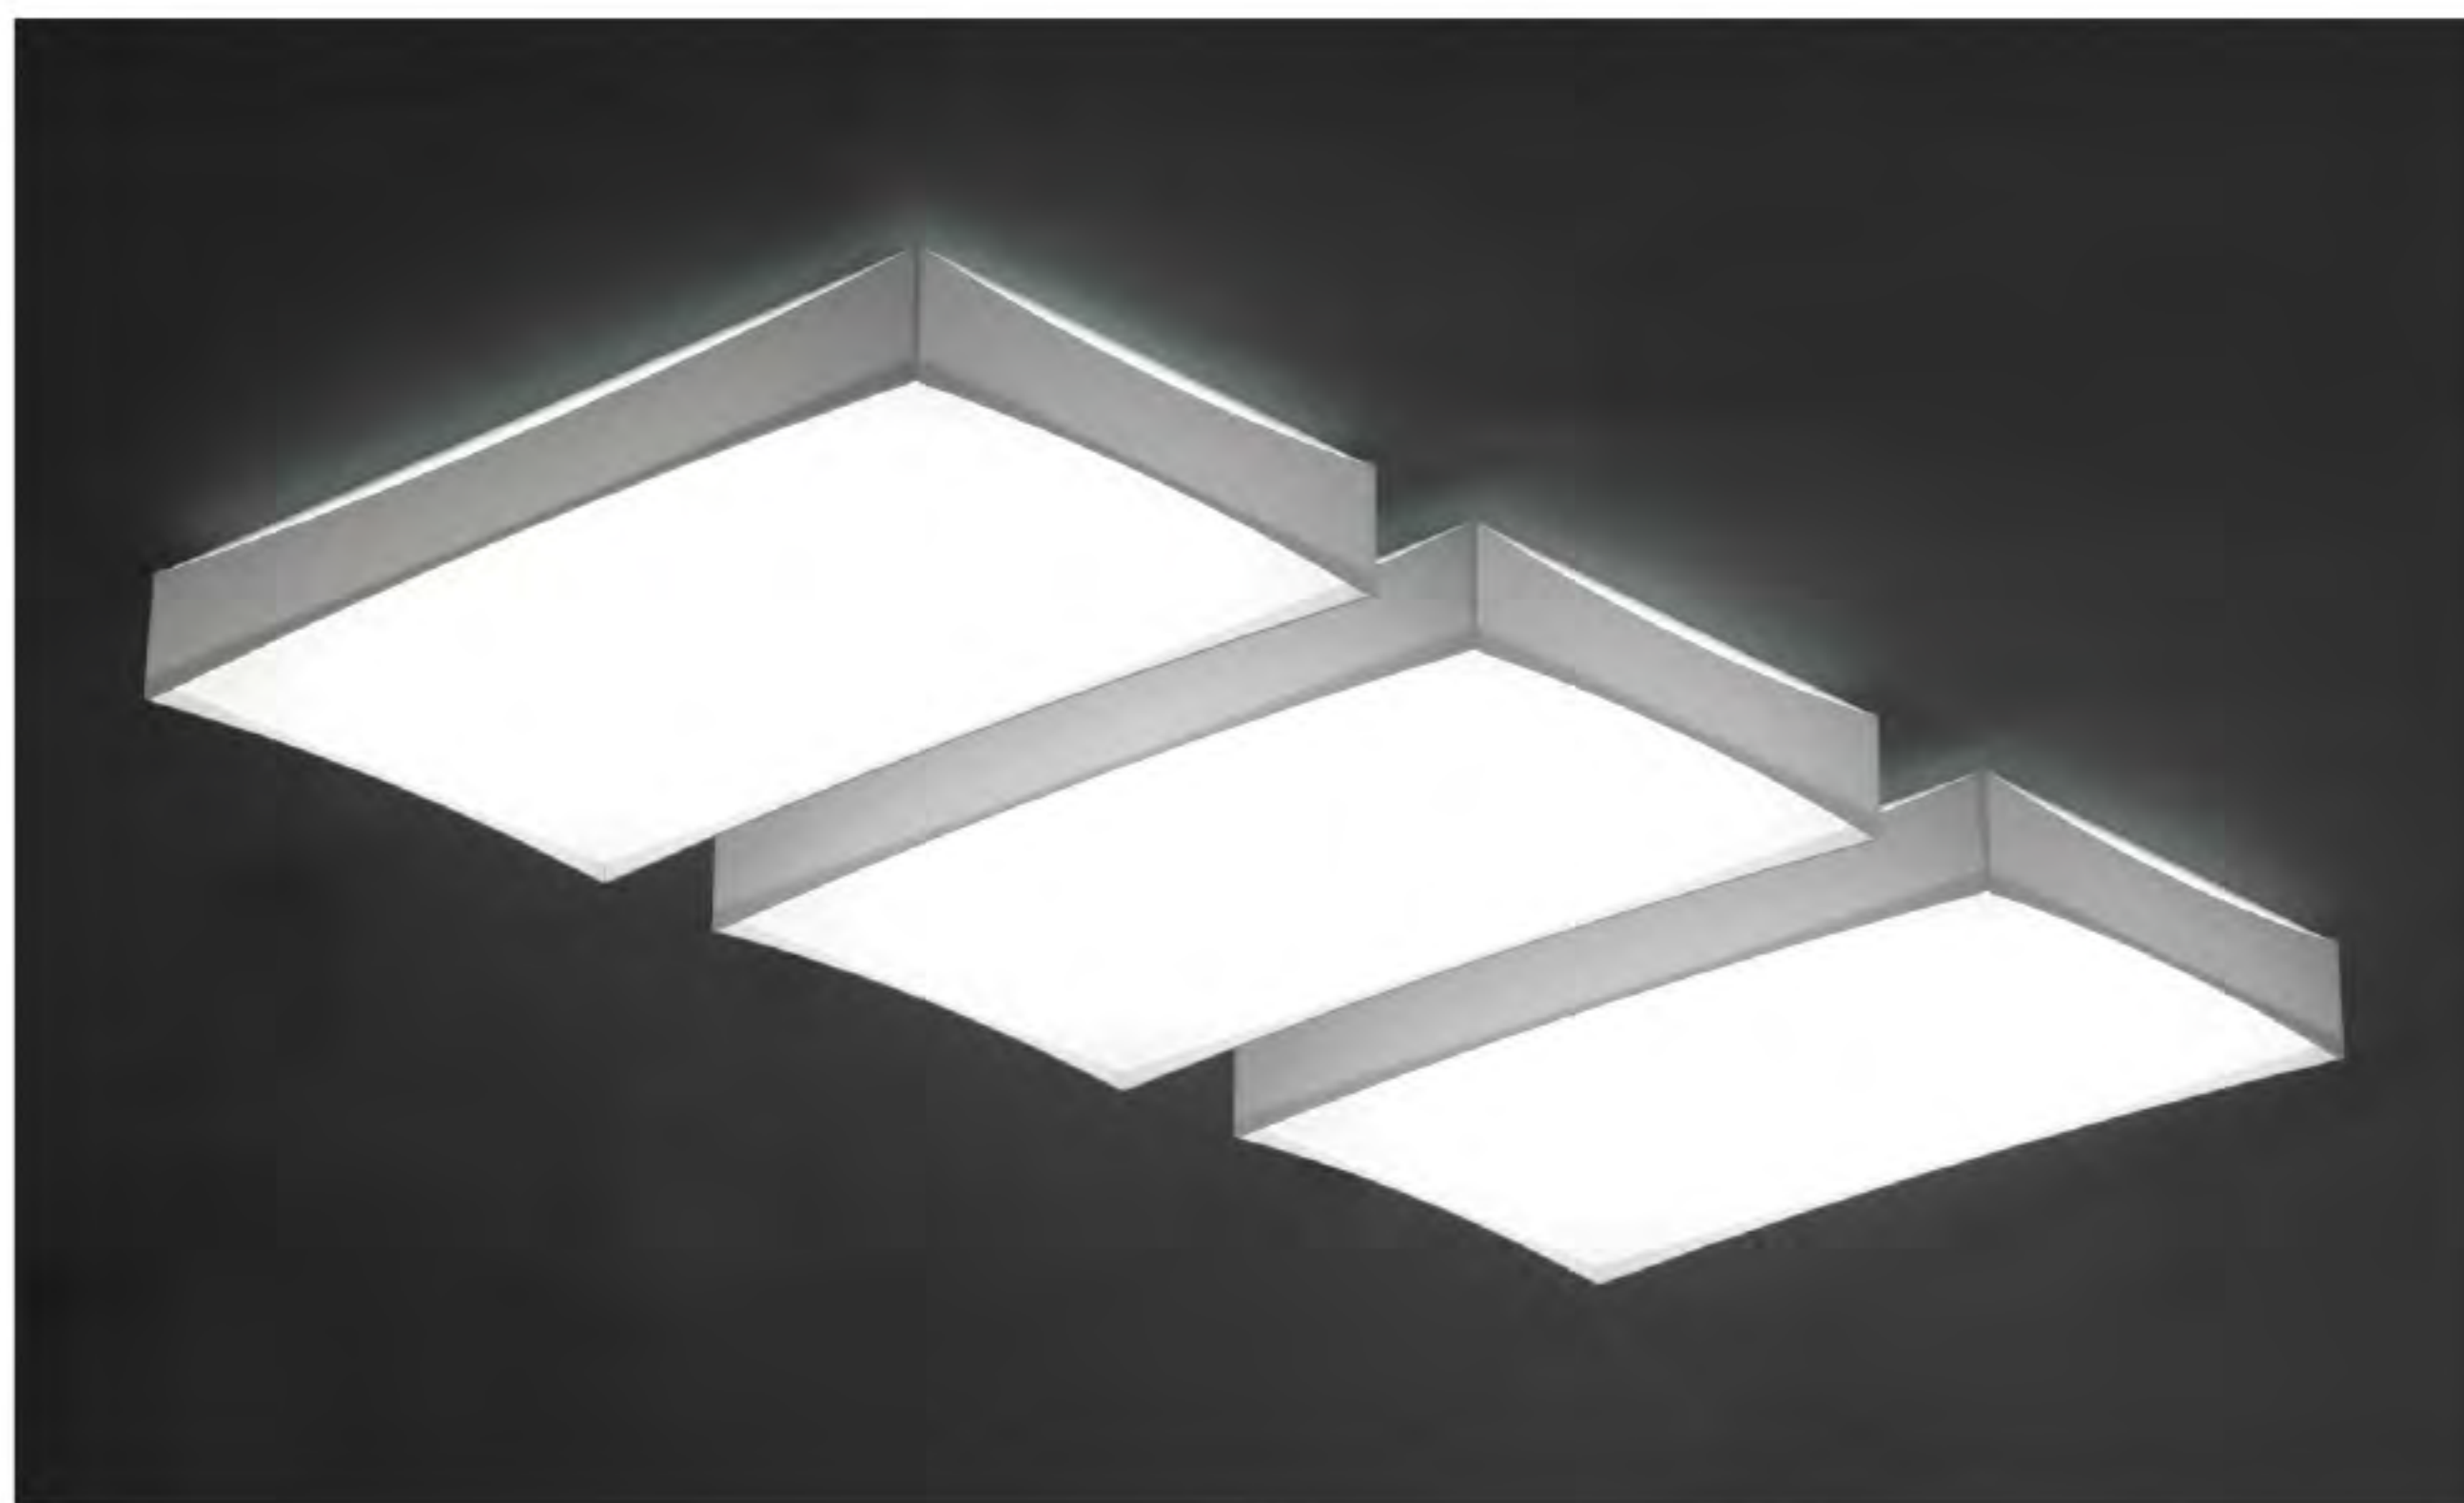

PADO
A1-A021

CODE	A1-A021
LAMP	LED 50W / 3 FPL 55W X 2 / 3
SIZE	W720 D420 H90(MM)
MATERIAL	STEEL, ACRYLIC