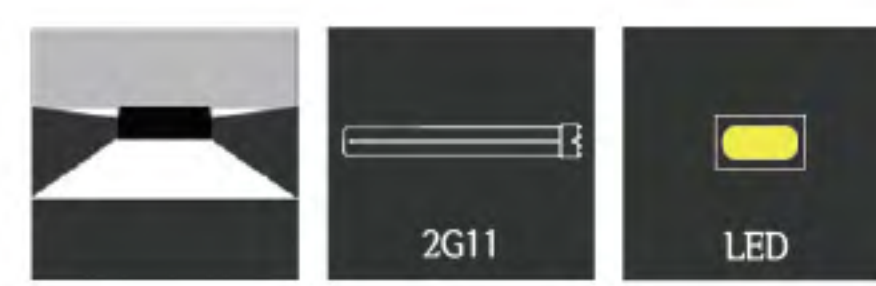

LED 50W
FPL 36W X 3

SIZE

W620 D620 H85(MM)

MATERIAL

STEEL, AL, ACRYLIC

TRIPLET
A1-B011

CODE	A1-B011
LAMP	LED 50W FPL 36W X 3
SIZE	W620 D620 H90(MM)
MATERIAL	STEEL, AL, ACRYLIC

ABS + SAND
A1-B012